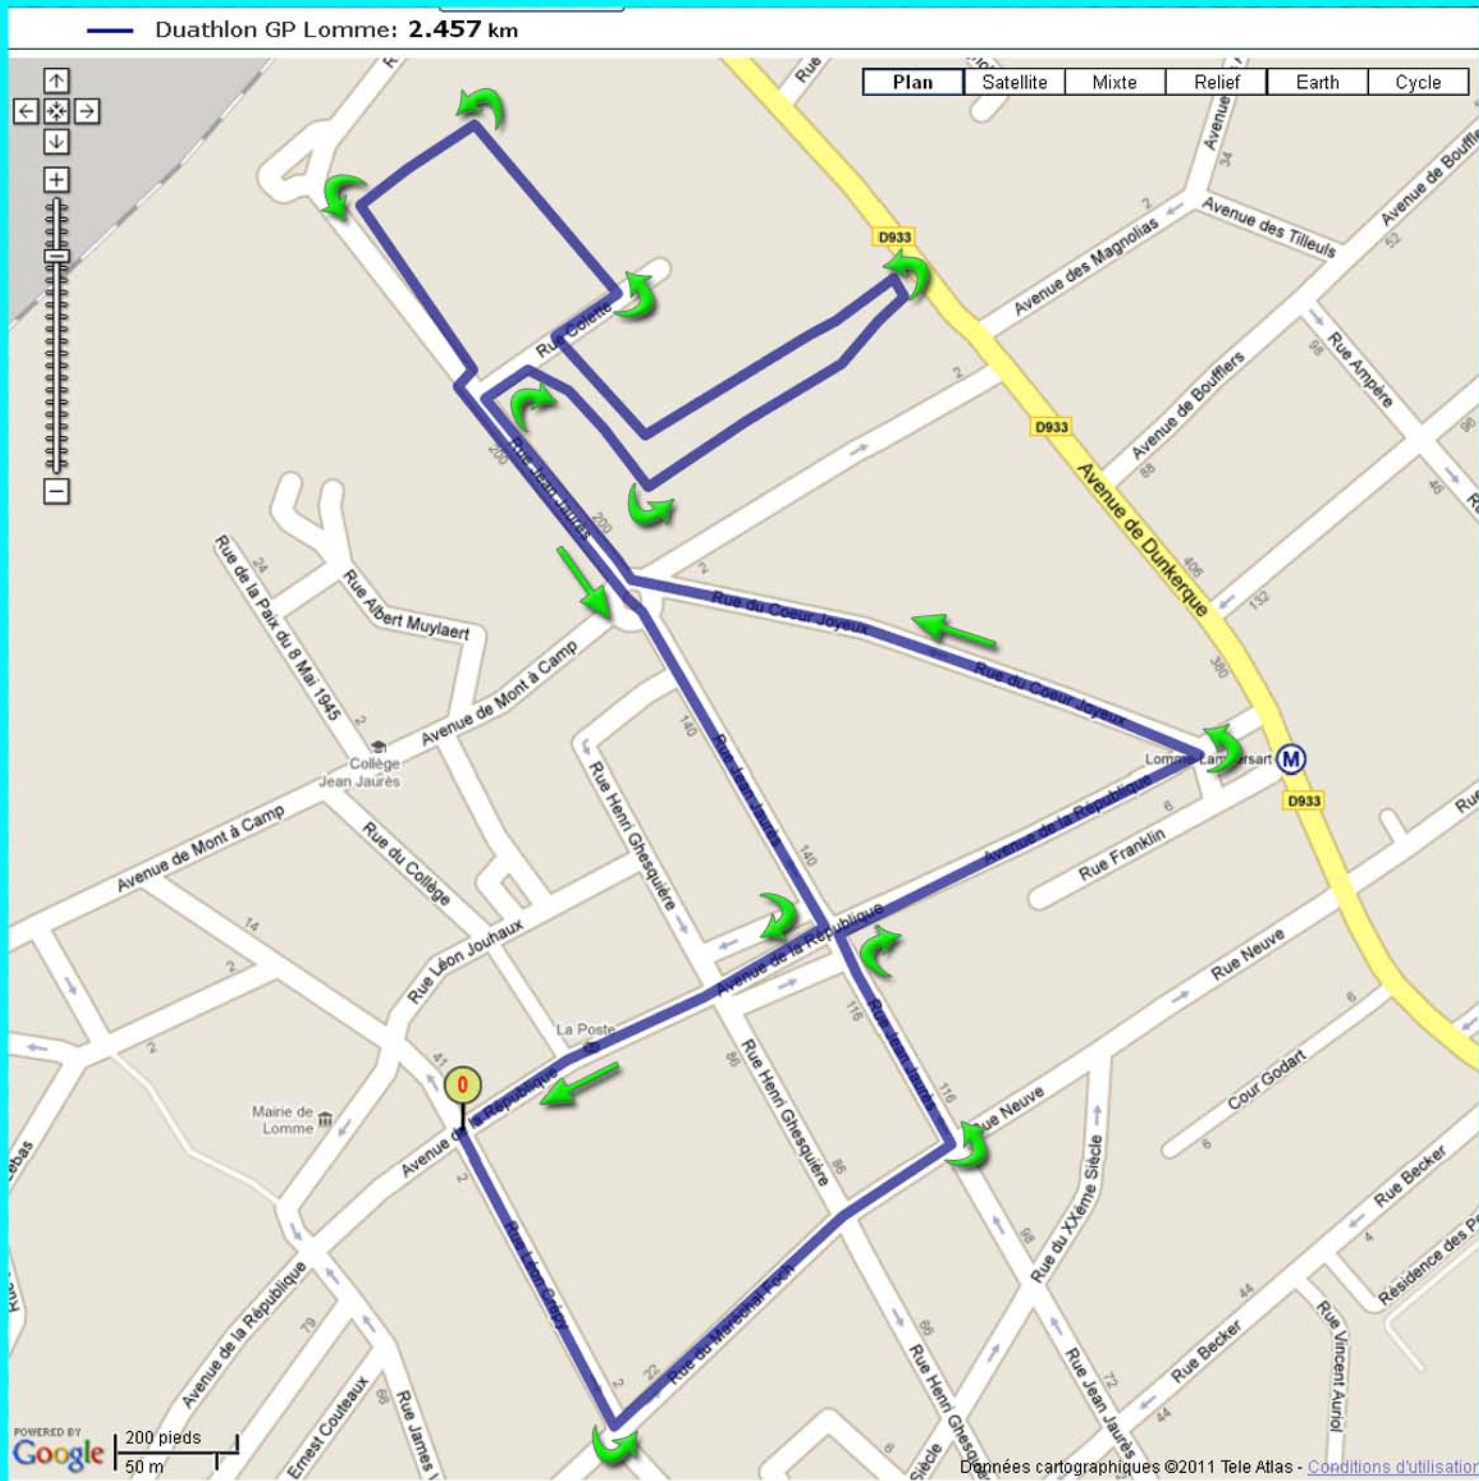

## PARCOURS COURSE A PIED

LILLE [ Duathlon GP Lomme ] LILLE

m^a <5% <7% <10% <15% >15%

© www.openrunner.com

D+: 3 m D-: 5 m Min: 24 m Max: 27 m Distance: 2.457 km 2 km